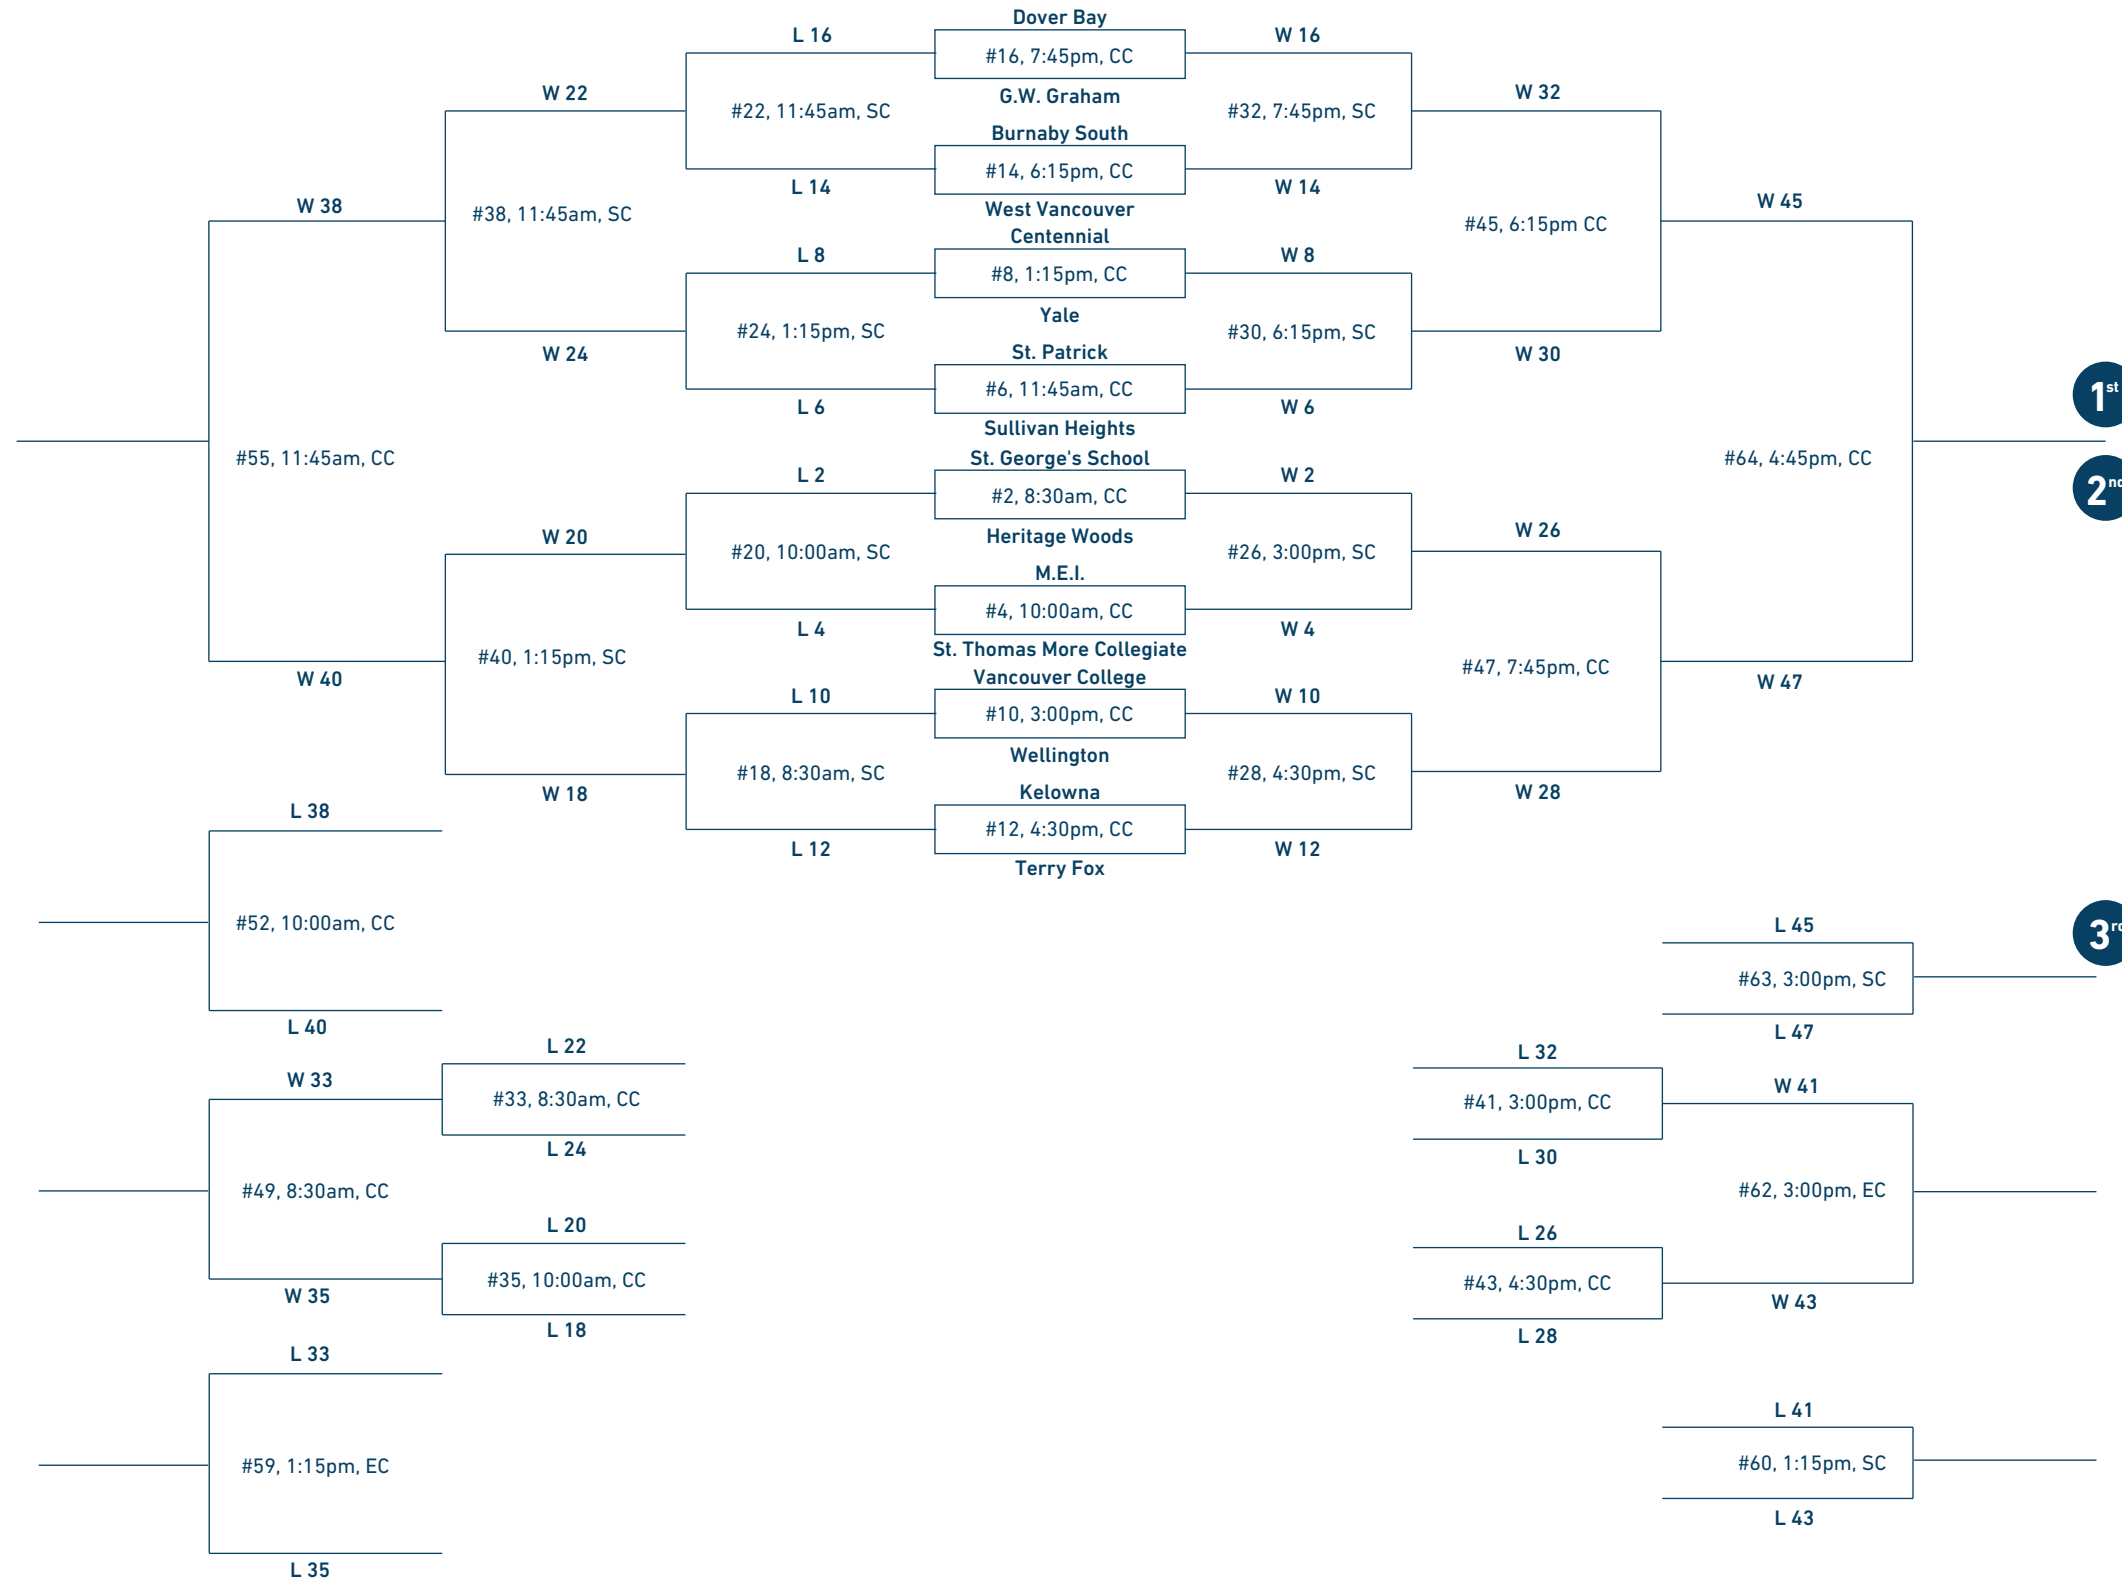

## 2024 BOYS TSUMURA BASKETBALL INVITATIONAL

Hosted at Langley Events Centre  
 CC = LEC Centre Court (Gate 1)  
 SC = LEC South Court (Gate 8)  
 EC = LEC East Court (Gate 1)

TOP TEAM IS HOME, WEARS WHITE/LIGHT JERSEYS

Sat, Dec. 7

Fri, Dec. 6

Thu, Dec. 5

Wed, Dec. 4

Thu, Dec. 5

Fri, Dec. 6

Sat, Dec. 7

1<sup>st</sup>

2<sup>nd</sup>

3<sup>rd</sup>

Sat, Dec. 7      Fri, Dec. 6      Thu, Dec. 5      Wed, Dec. 4      Thu, Dec. 5      Fri, Dec. 6      Sat, Dec. 7