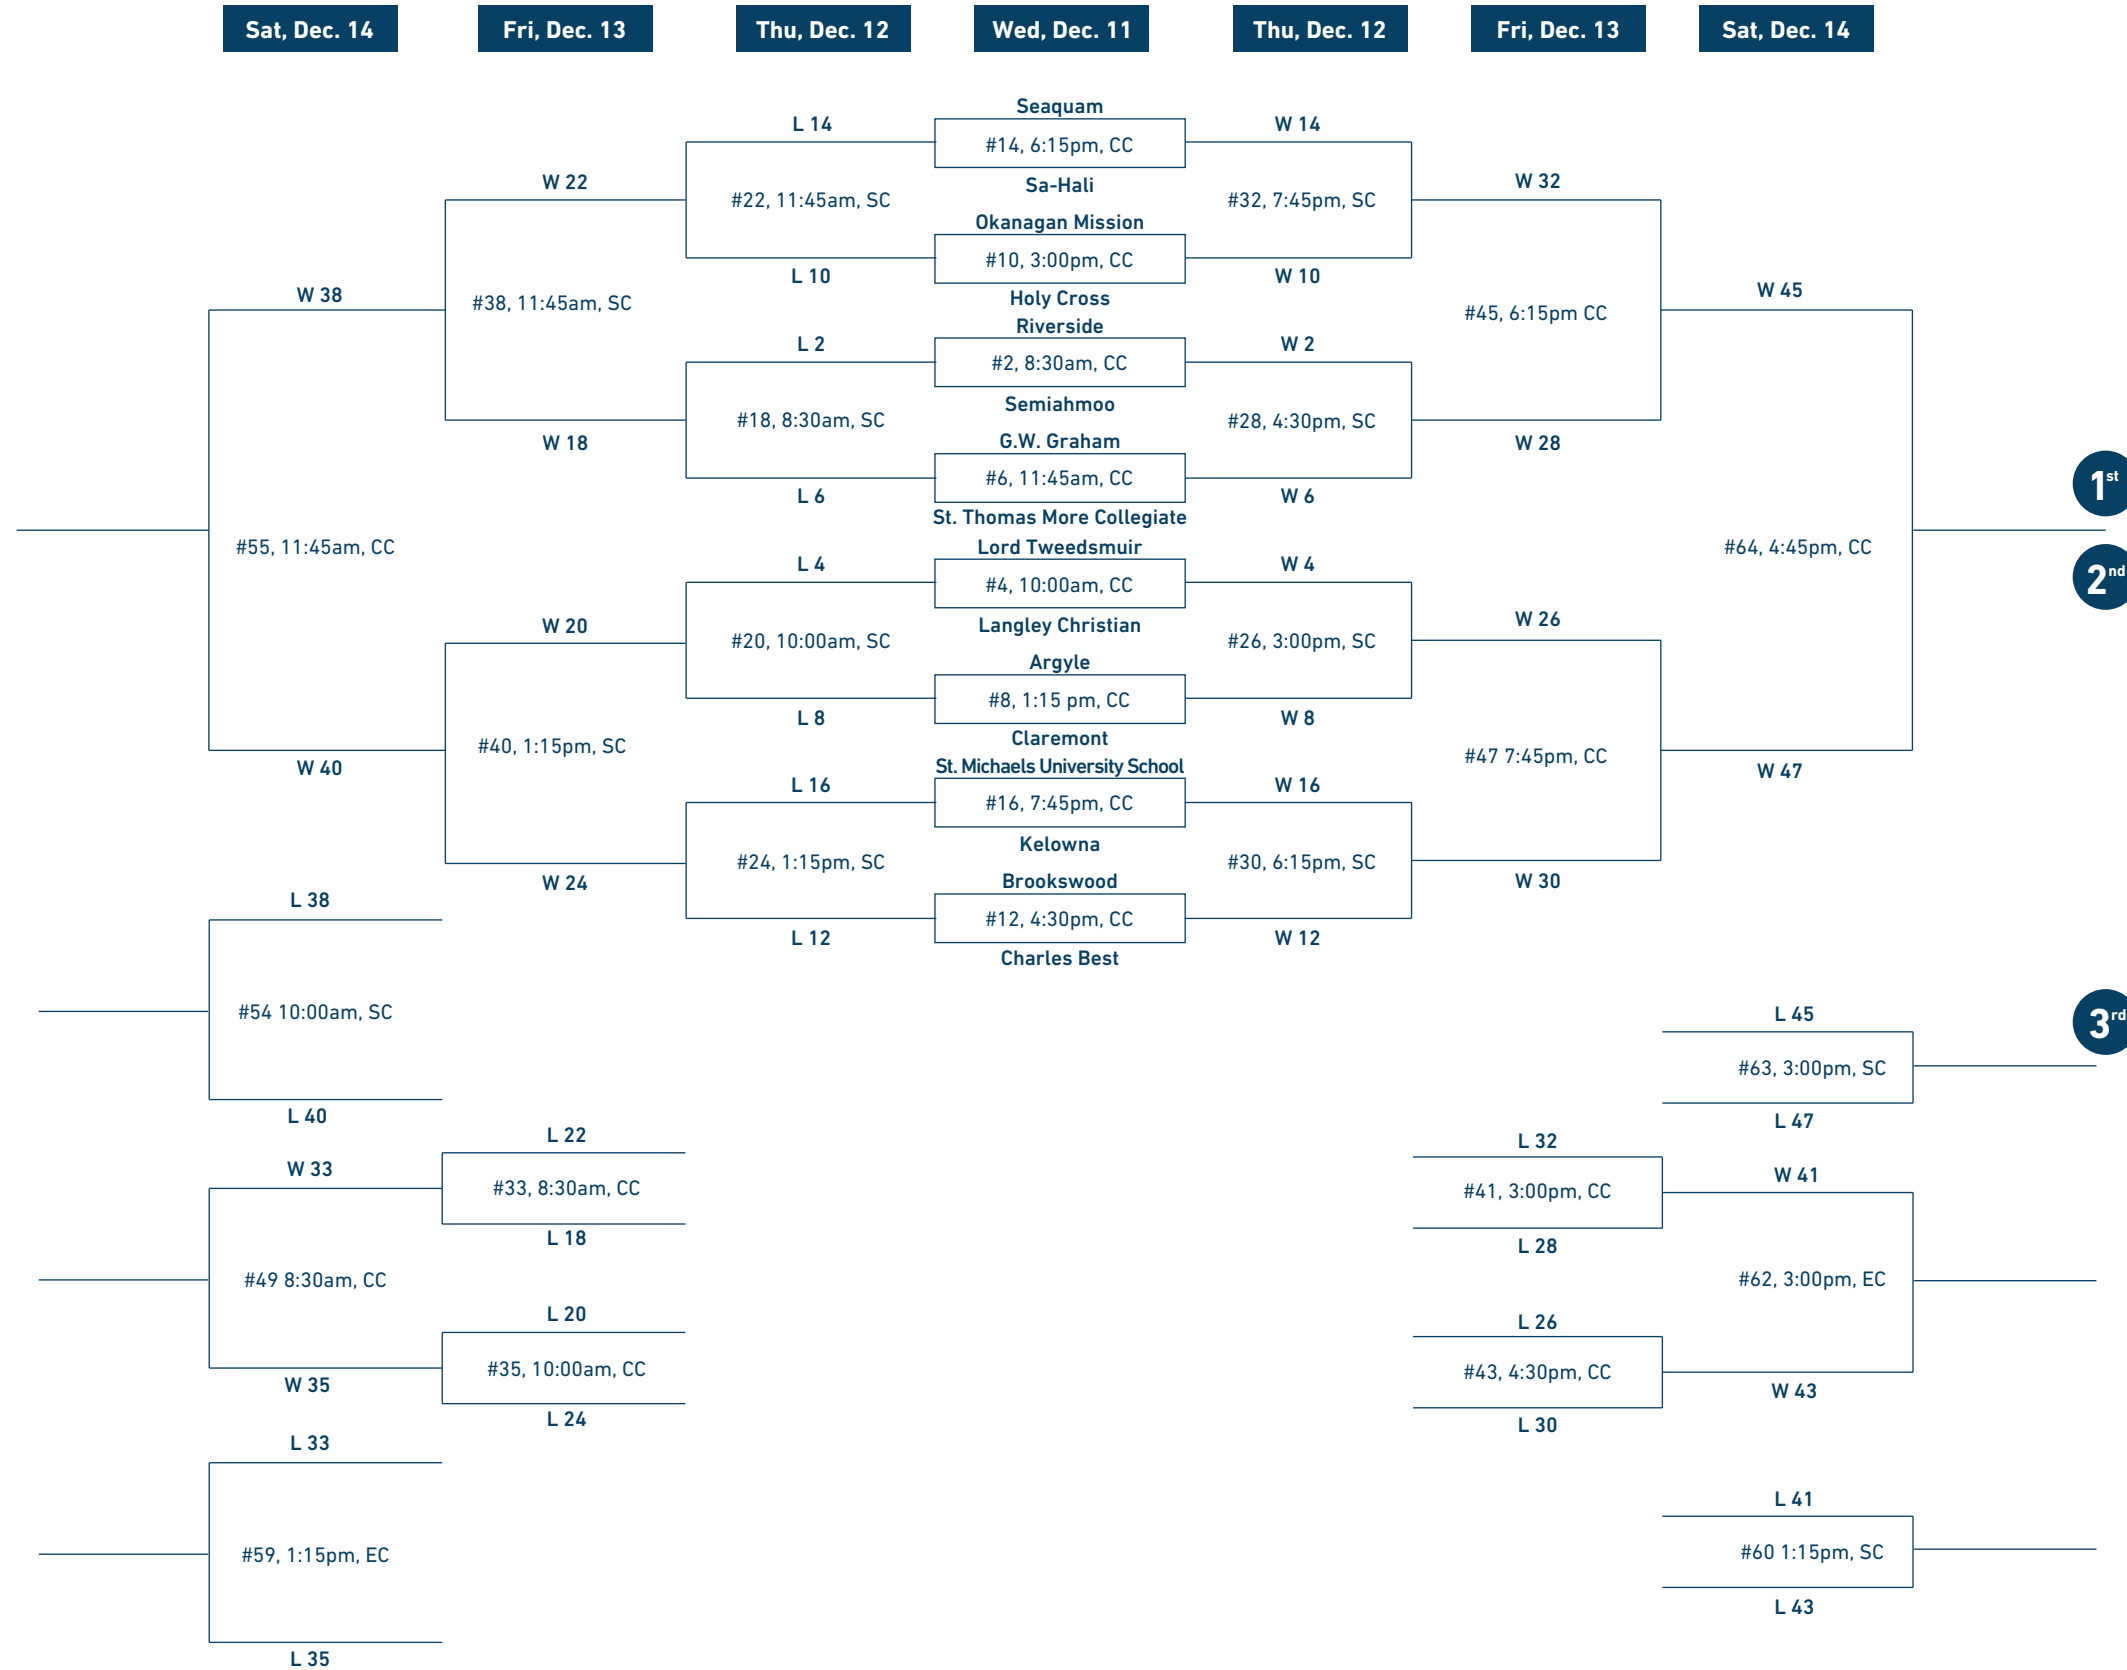

# SUPER 16 BRACKET

## 2024 GIRLS TSUMURA BASKETBALL INVITATIONAL

Hosted at Langley Events Centre  
 CC = LEC Centre Court (Gate 1)  
 SC = LEC South Court (Gate 8)  
 EC = LEC East Court (Gate 1)

TOP TEAM IS HOME, WEARS WHITE/LIGHT JERSEYS

Sat, Dec. 14      Fri, Dec. 13      Thu, Dec. 12      Wed, Dec. 11      Thu, Dec. 12      Fri, Dec. 13      Sat, Dec. 14