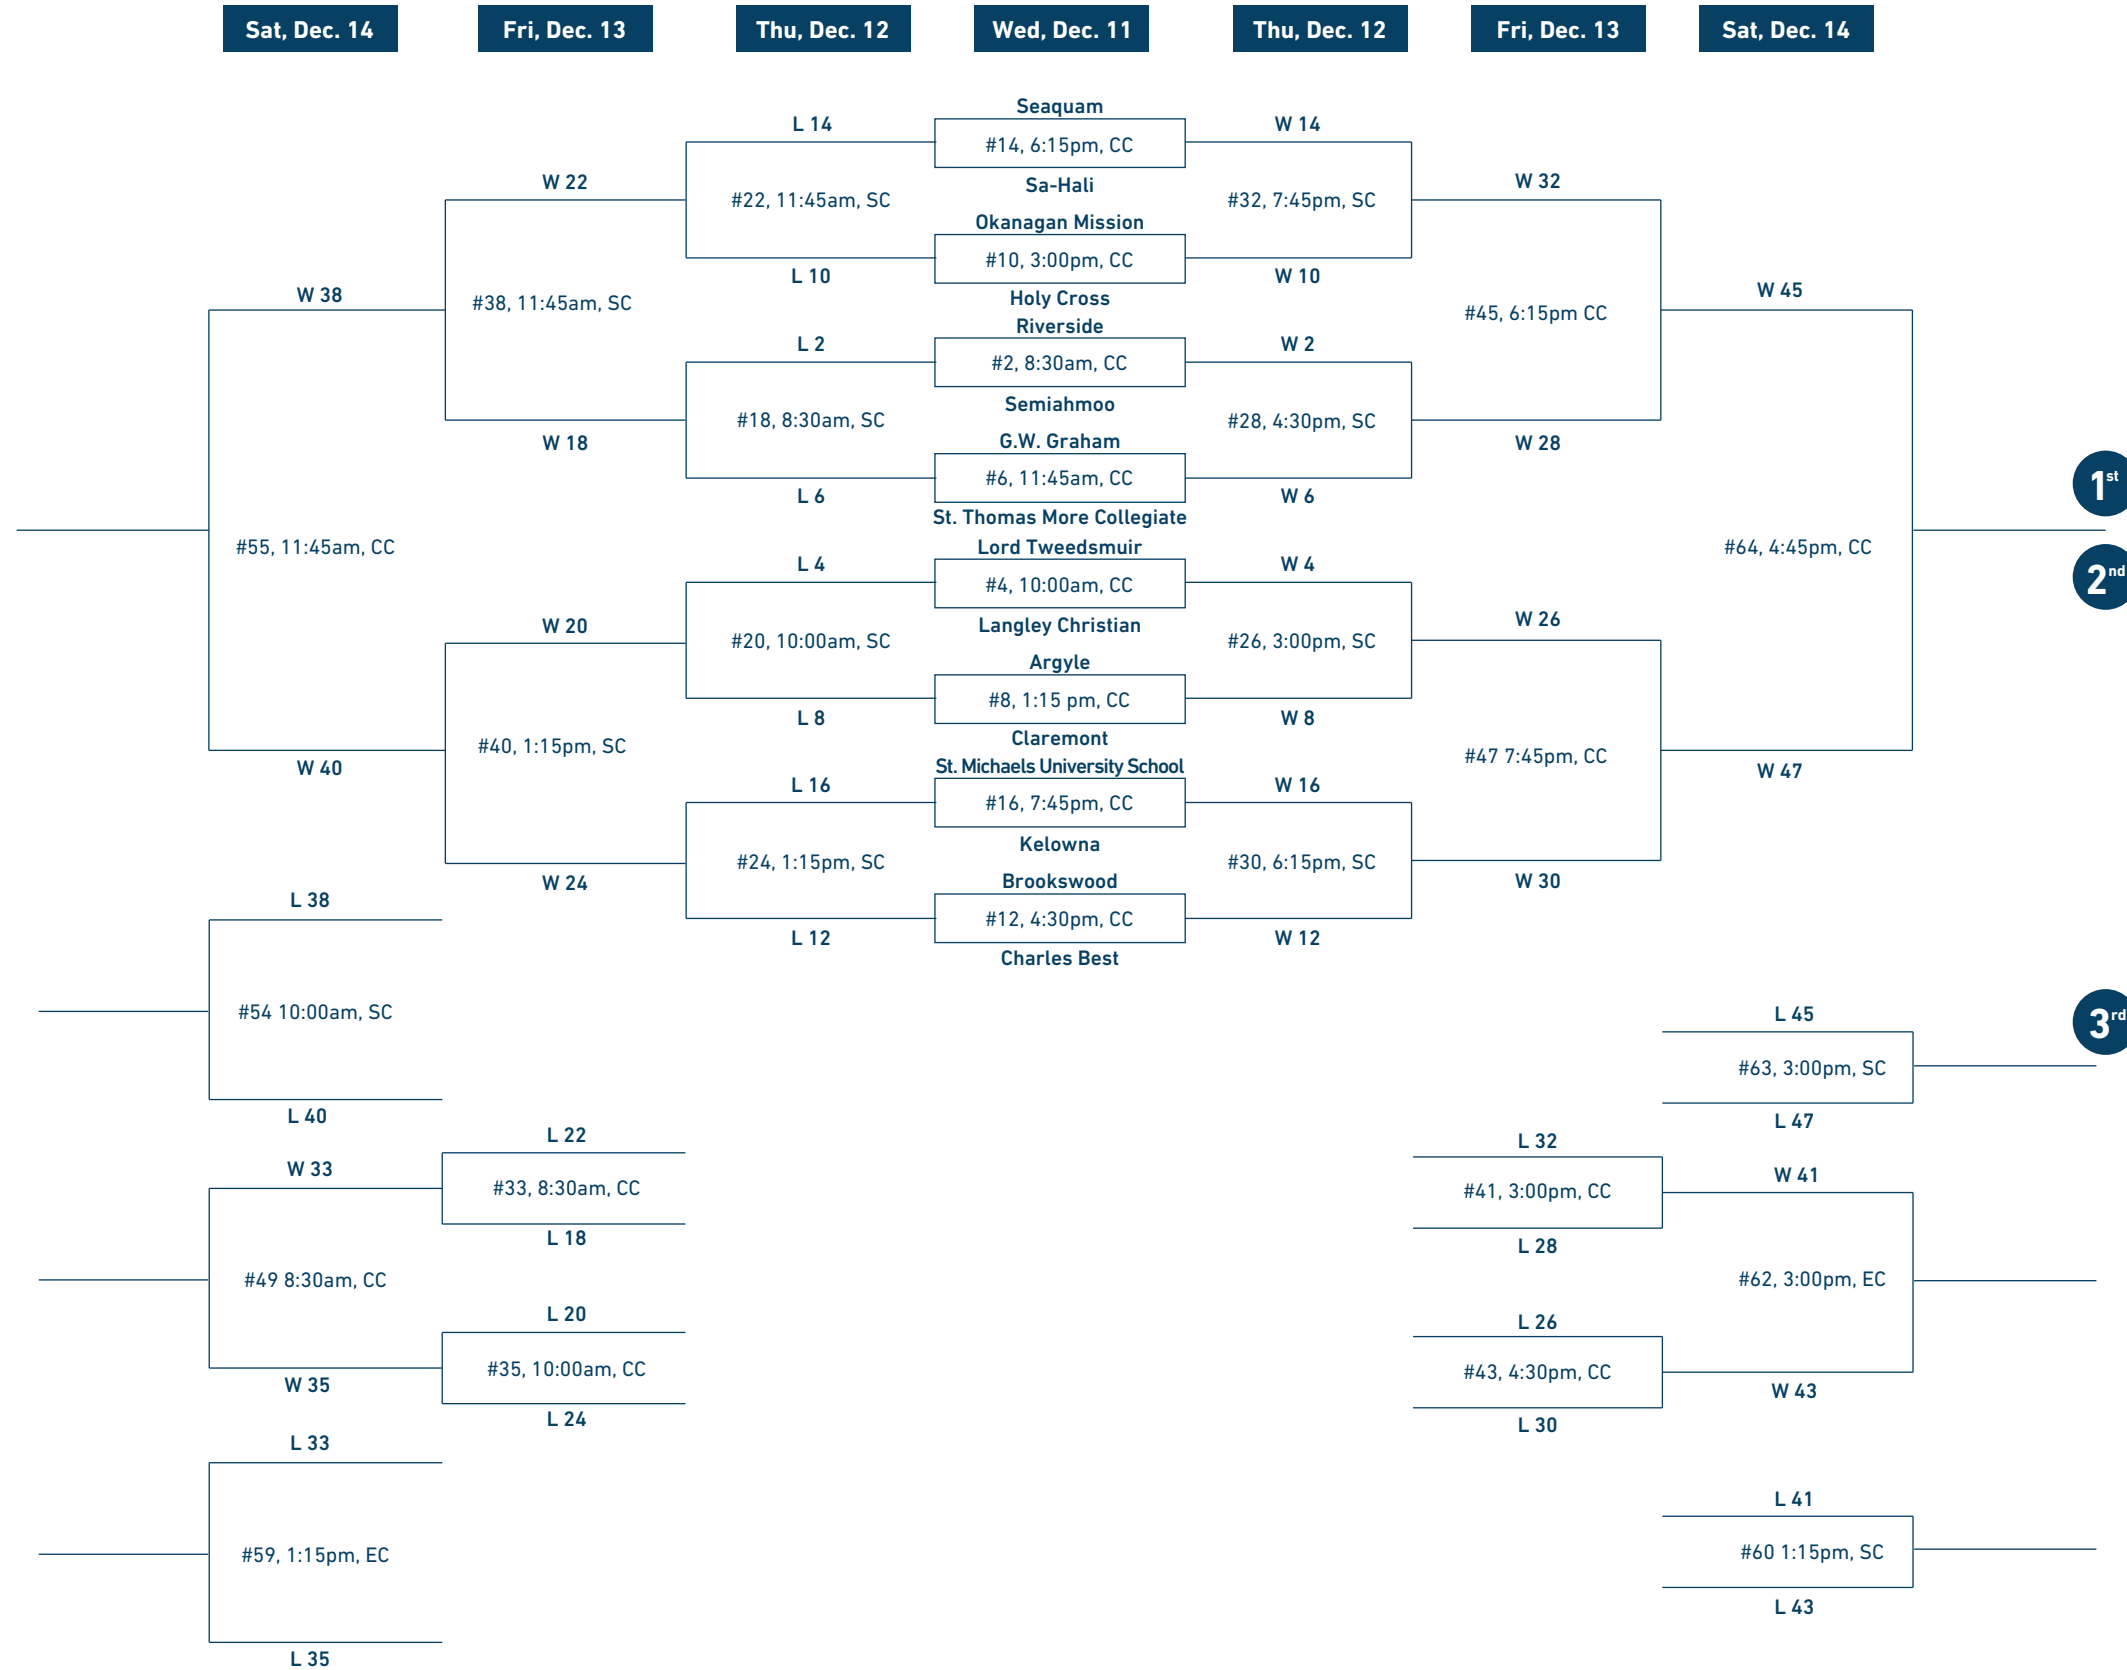

# SUPER 16 BRACKET

## 2024 GIRLS TSUMURA BASKETBALL INVITATIONAL

Hosted at Langley Events Centre  
 CC = LEC Centre Court (Gate 1)  
 SC = LEC South Court (Gate 8)  
 EC = LEC East Court (Gate 1)

TOP TEAM IS HOME, WEARS WHITE/LIGHT JERSEYS

1<sup>st</sup>

2<sup>nd</sup>

3<sup>rd</sup>